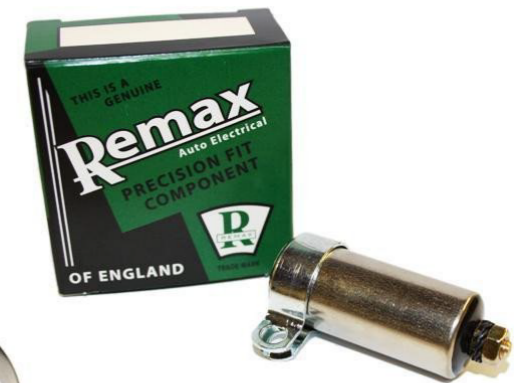

Remax

Auto Electrical

TRADE MARK

Distributor Type **DK6**

Distributor Cap
ES17 - Rep Lucas
400181 400315 403842
Fits DK6 DJ6 DJ6A DK

ES17
£60

**Distributor Cap
Pick Up Brushes**
Fits DK

HT55
£2

Base Plate
ES218 - Rep Lucas
400001 Fits DK2 DK2A
DK4 DK4A DK6

ES218
£28

Rotor Arm
ES241 - Replaces Lucas
403866 405879 Fits
DK6A DK6

ES241
£10.20

Contact Sets
ES47 - DSB120C 400415
Fits DK2 DK2A DK4
DK4A DK6 DK6A DKH4

ES47
£9

Condenser
ES92 - DCB121C 400308
Fits DKY4A DK4 DK6
DX6A DZ6A DVZ6A
DVX6A
(Needs Soldering)

ES92
£12.50

Remax has been established to provide its customers with high quality auto electrical parts.
We pride ourselves on the select sourcing of EU manufactured products.