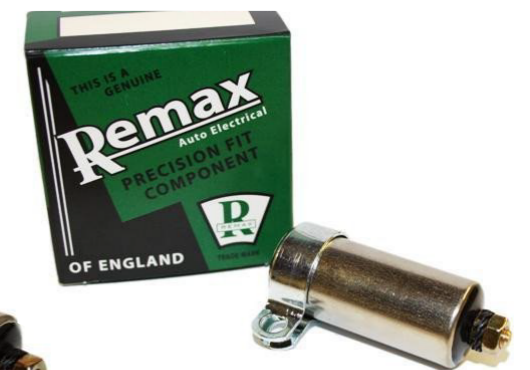

### Contact Sets

ES79 - DSB122C 407050  
Fits D2A DKY4A DX4A  
DZ4A DVX4A DX6A  
DZ6A DVZ6A DVX6A

ES79  
£9.00

Centre Strap

### Condenser

ES96 - DCB121C 407044  
484261 489244 Fits  
DX4A DZ4A DVX4A  
DX6A DZ6A DVZ6A  
DVX6A DY

ES96  
£12.90

Different strap to ES96.  
Larger hole & different form.

### Condenser

ES92 - DCB121C 400308  
Fits DKY4A DK4 DK6  
DX6A DZ6A DVZ6A  
DVX6A  
(Needs Soldering)

ES92  
£12.50

Remax has been established to provide its customers with high quality auto electrical parts.  
We pride ourselves on the select sourcing of EU manufactured products.